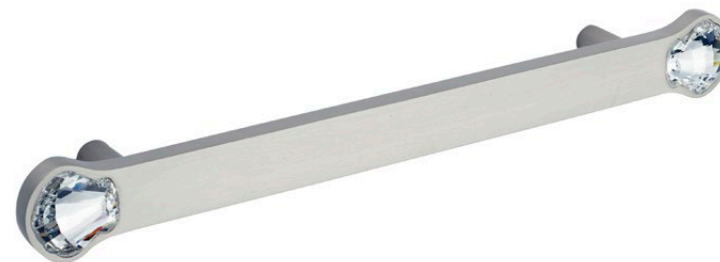

SPLENDOUR
BEAUTY

Luxury
Elegant Aesthetics

CRYSTAL
COLLECTION

Aesthetics
Design . Craft . Quality

SW- 89
 Door Thickness : 35-68 mm
 Finish : BSN, PVD RG, Sunset Gold
 Make : Brass with Swarovski Crystal

SW- 88
 Door Thickness : 35-68 mm
 Finish : BSN, PVD RG, Sunset Gold
 Make : Brass with Swarovski Crystal

SW- 1038
 Finish : BSN, PVD RG, Sunset Gold
 Make : Brass with Swarovski Crystal

SW- 1033
 Finish : BSN, PVD RG, Sunset Gold
 Make : Brass with Swarovski Crystal

SW- 1037
 Finish : BSN, PVD RG, Sunset Gold
 Make : Brass with Swarovski Crystal

SW- 1035
 Finish : BSN, PVD RG, Sunset Gold
 Make : Brass with Swarovski Crystal

SW- 1039
 Finish : BSN, PVD RG, Sunset Gold
 Make : Brass with Swarovski Crystal

SW- 1034
 Finish : BSN, PVD RG, Sunset Gold
 Make : Brass with Swarovski Crystal